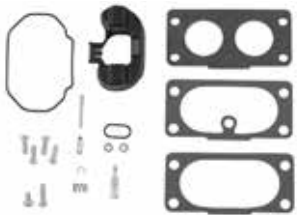

CARBURETOR REPAIR KIT

COMMAND PRO

MODELS

CH750, CH940-CH1000, CV750, CV940-CV1000

PART NUMBER

24 757 51-S (Keihin Carburetor)