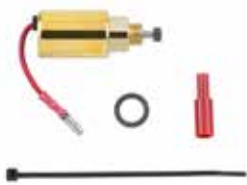

SOLENOID REPAIR KIT		COMMAND
MODELS	CH11-CH15, CV11-CV16	
PART NUMBER	12 757 33-S